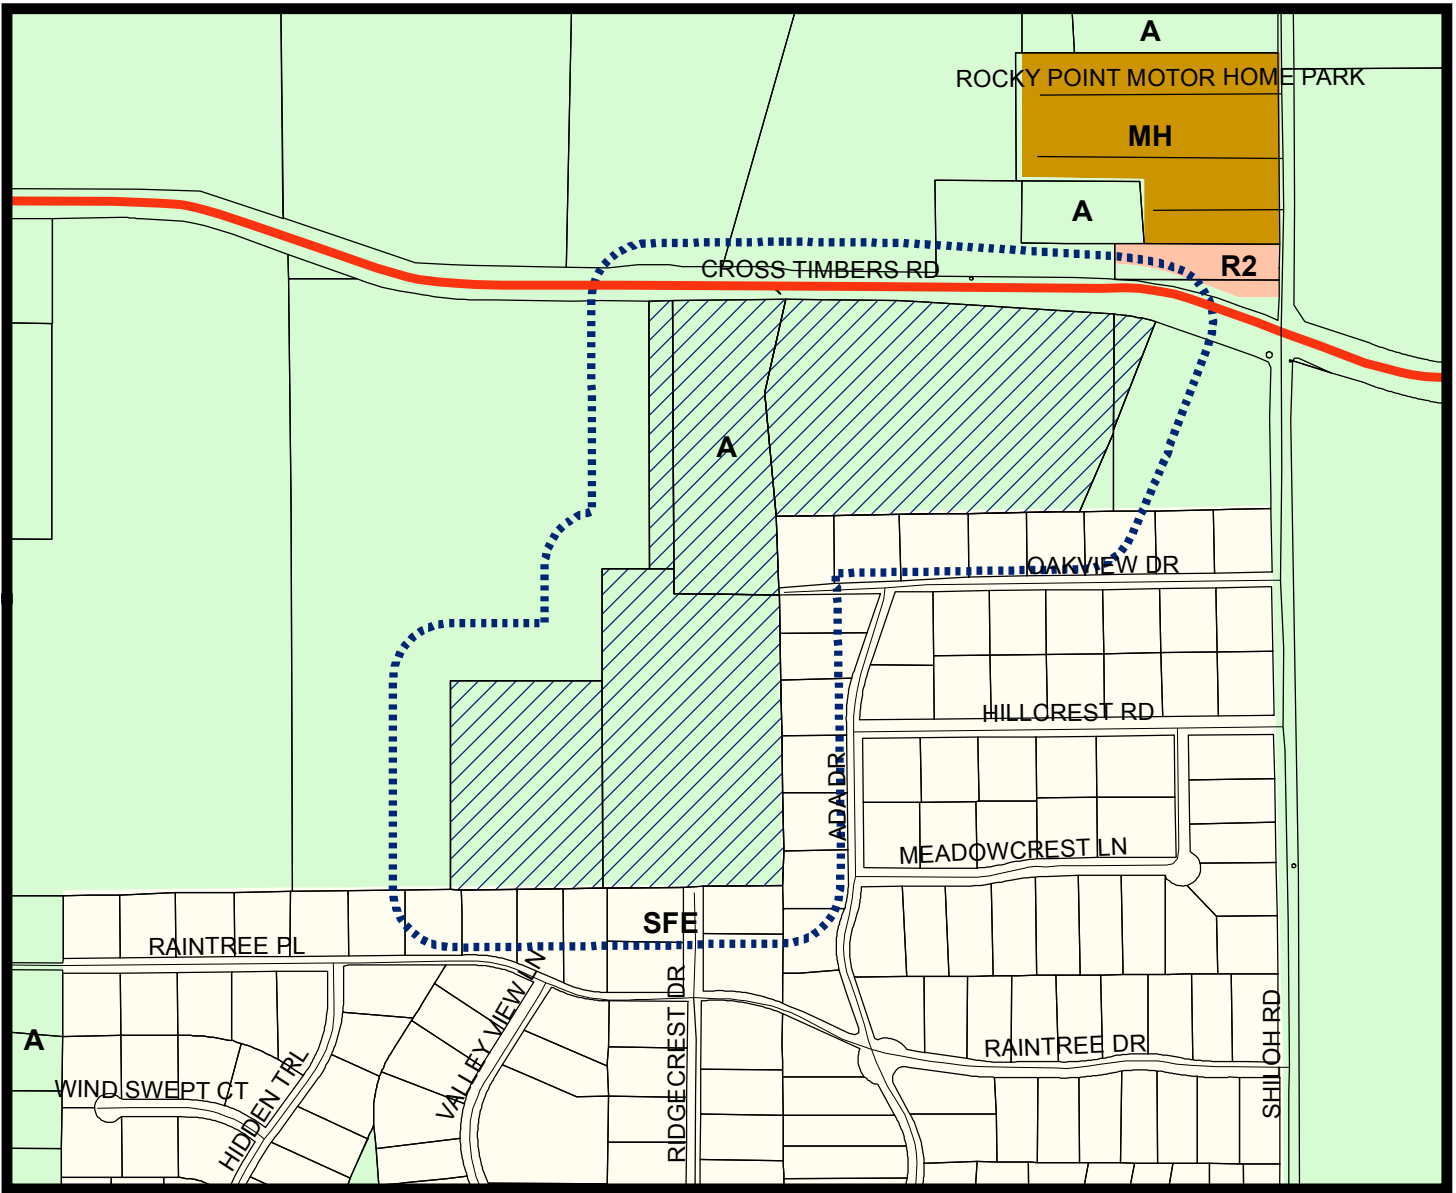

# Vicinity Map

Reference Project: Hillside at Flower Mound

## LEGEND

- Agriculture
- Single Family Estate
- Retail 2
- Mobile Home

Subject Property

200 ft Notification Buffer around Property

Map Location