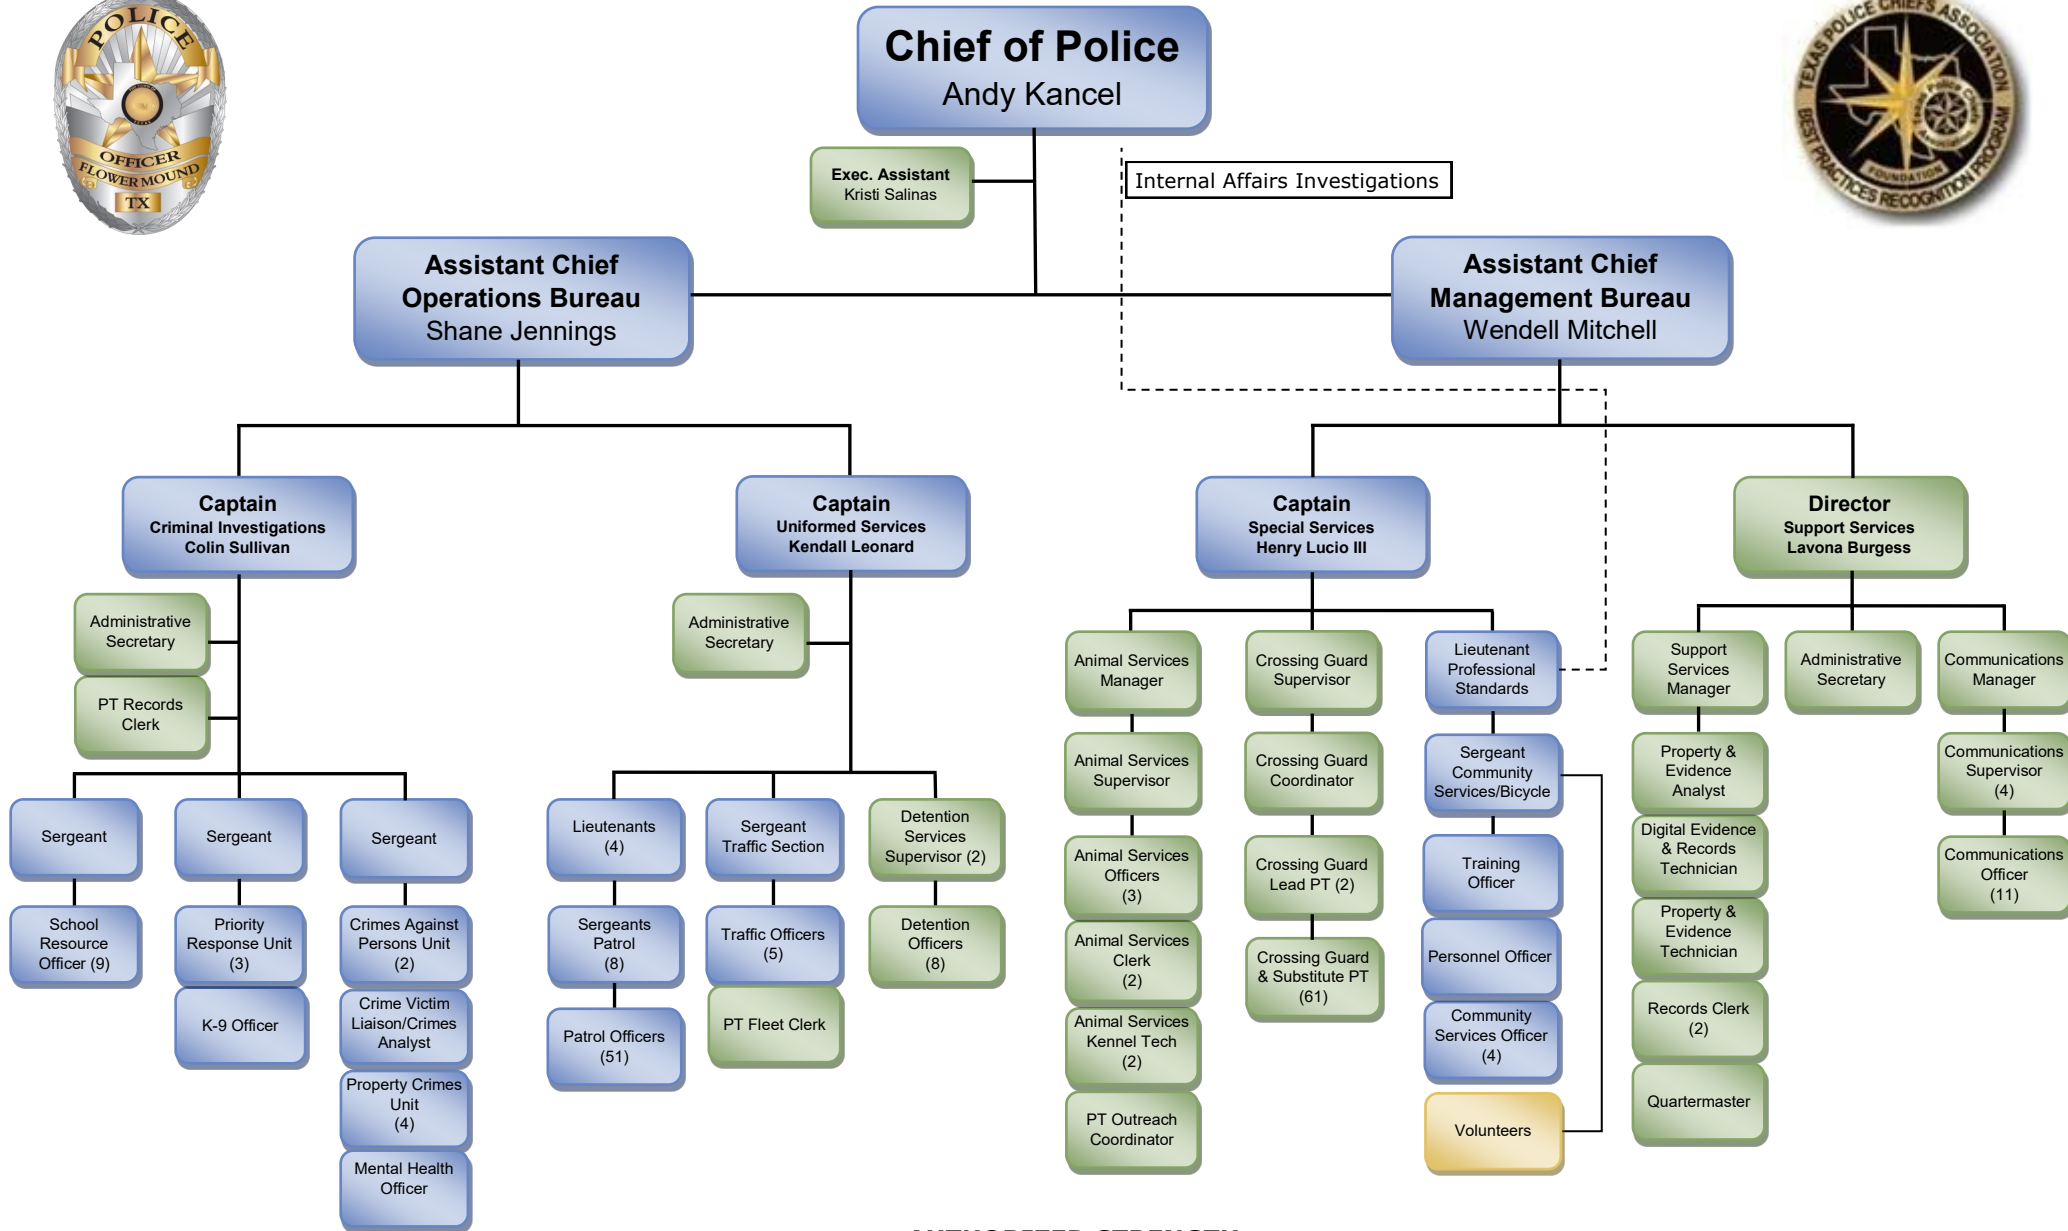

Flower Mound Police Department Organizational Chart

AUTHORIZED STRENGTH

Officers: 108
Civilians: 48
Civilians PT: 67
Total 223