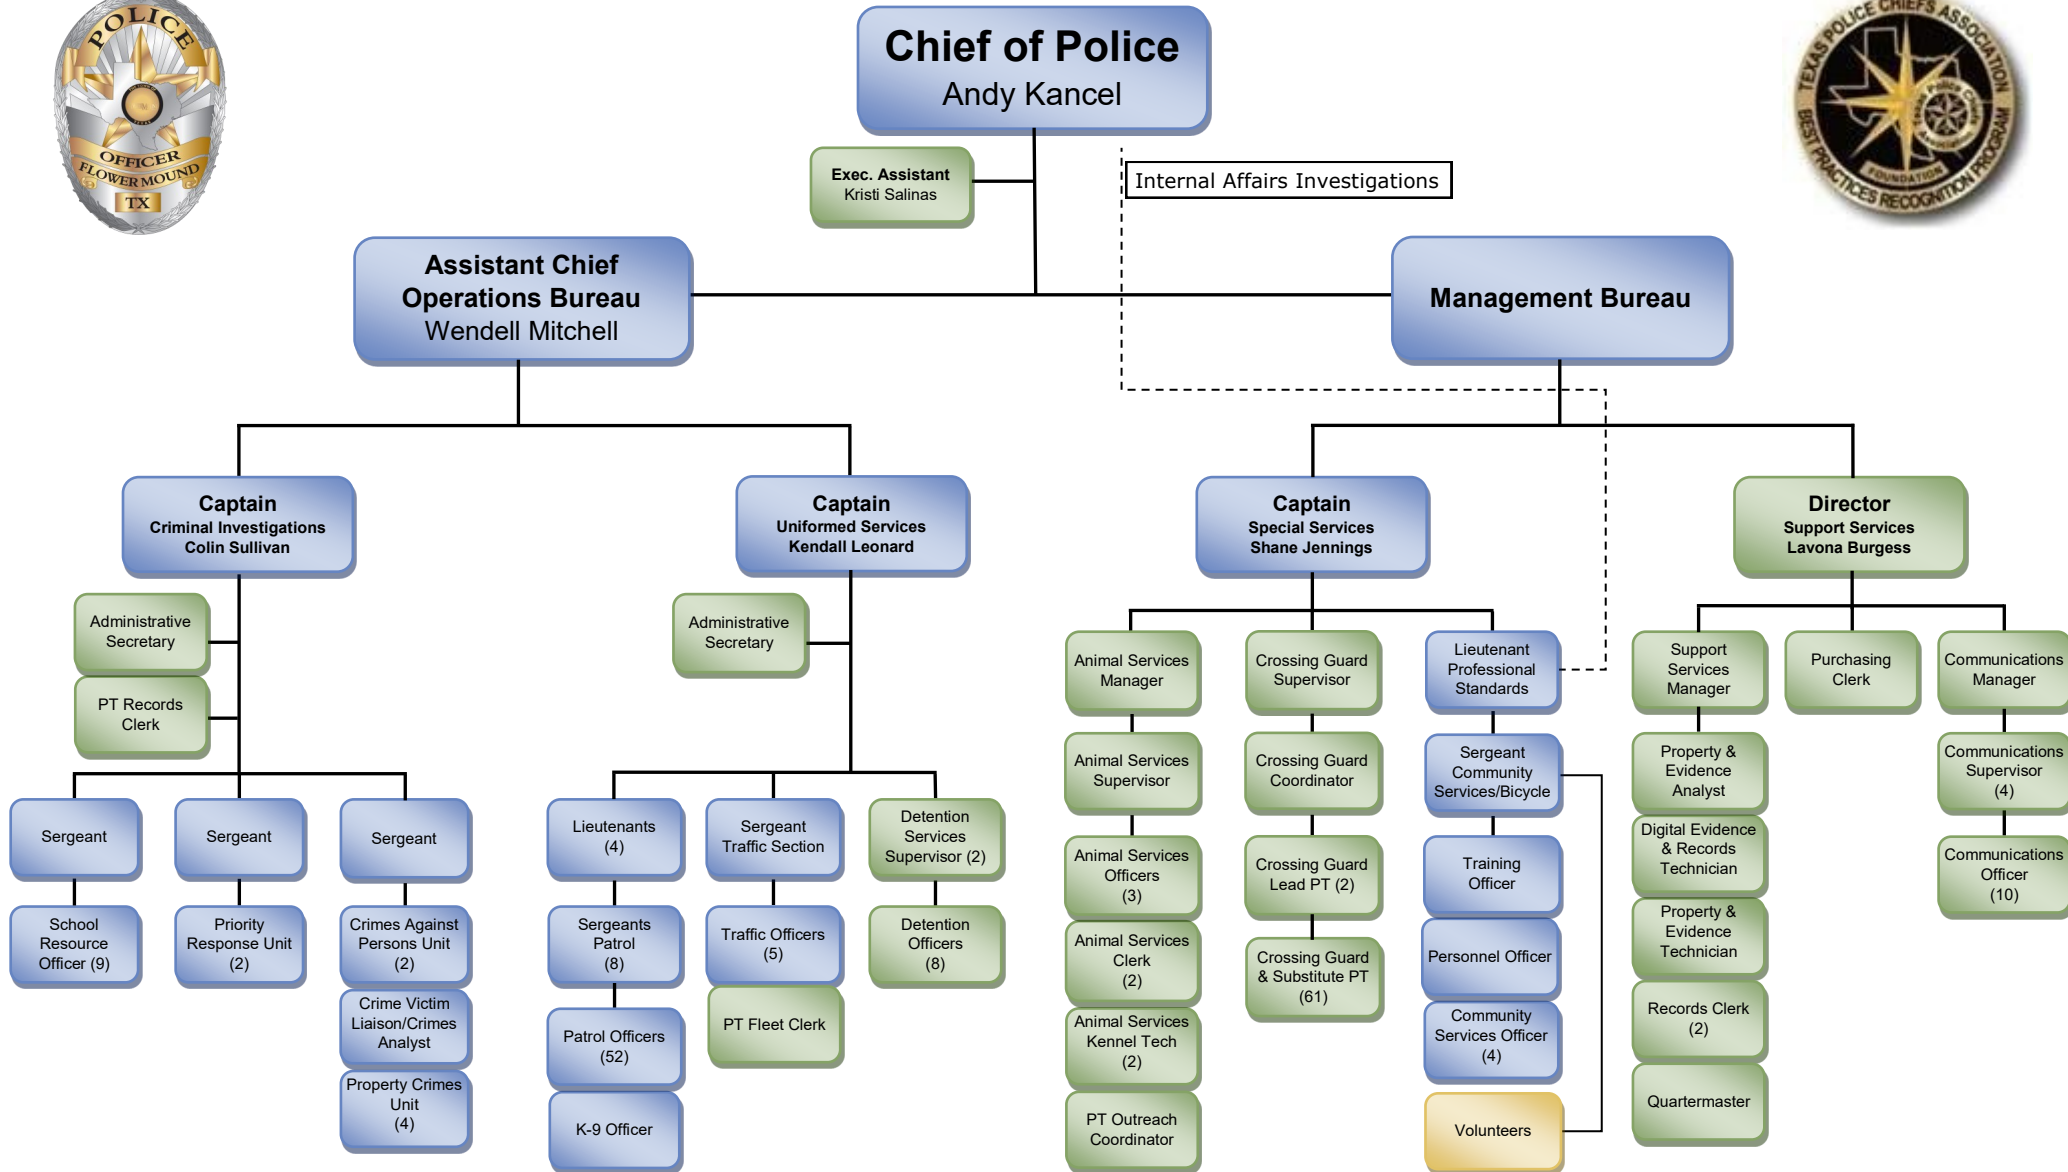

# Flower Mound Police Department Organizational Chart

## AUTHORIZED STRENGTH

**Officers:** 105  
**Civilians:** 47  
**Civilians PT:** 67  
**Total:** 219